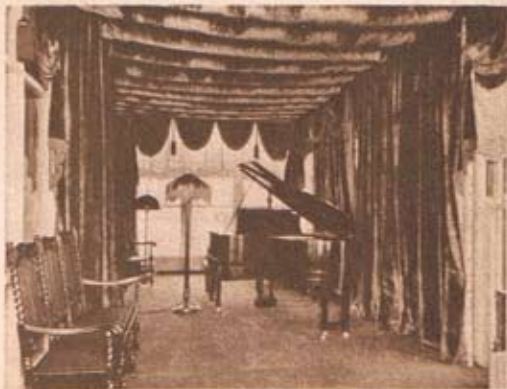

PASSAGGIO WHICH JOINS THE MAIN BUILDING AND
THE ADDITION. 240 FEET IN LENGTH, AND
DIRECTLY ABOVE GARAGE

THEE LIGHTS - PASSAGGIO

THE FIREPLACE (COPIED FROM THE DAV-
ANZATI PALACE IN FLORENCE, ITALY)
LOCATED IN THE WEST LOUNGE

LOOKING THROUGH EAST LOUNGE AND PASSAGGIO
TO WEST LOUNGE

RADIO STUDIO - WEBH

FOUNTAIN - MARINE DINING ROOM

RADIO OPERATING ROOM - WEBH

VIEW FROM ADDITION TOWER LOOKING NORTH

THE MAIN BUILDING AND ADDITION, SHOWING PASSAGGIO, EAST AND WEST LOUNGES, OUTSIDE MARBLE DANCE FLOOR, MARINE DINING ROOM, 9-HOLE MINIATURE GOLF COURSE, REGULATION CLAY TENNIS COURTS, CHILDREN'S PLAYGROUND, LAWNS AND GARDENS, PRIVATE BATHING BEACH, LAKE SIDE BRIDGE AND 1100-FOOT BEACH PROMENADE