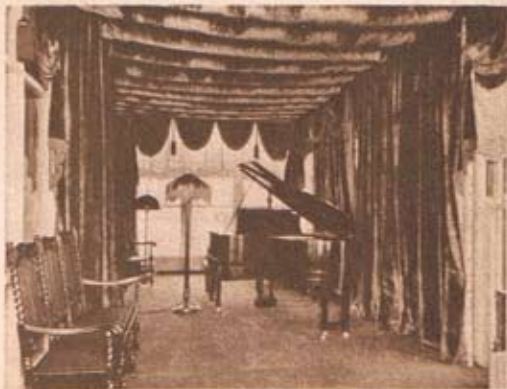

PASSAGGIO WHICH JOINS THE MAIN BUILDING AND
THE ADDITION. 240 FEET IN LENGTH, AND
DIRECTLY ABOVE GARAGE

THREE LIGHTS - PASSAGGIO

THE FIREPLACE (COPIED FROM THE DAV-
ANZATI PALACE IN FLORENCE, ITALY)
LOCATED IN THE WEST LOUNGE

LOOKING THROUGH EAST LOUNGE AND PASSAGGIO
TO WEST LOUNGE

RADIO STUDIO - WEBH

FOUNTAIN - MARINE DINING ROOM

RADIO OPERATING ROOM - WEBH

VIEW FROM ADDITION TOWER LOOKING NORTH

THE MAIN BUILDING AND ADDITION, SHOWING PASSAGGIO, EAST AND WEST LOUNGES, OUTSIDE MARBLE DANCE FLOOR, MARINE DINING ROOM, 9-HOLE MINIATURE GOLF COURSE, REGULATION CLAY TENNIS COURTS, CHILDREN'S PLAYGROUND, LAWNS AND GARDENS, PRIVATE BATHING BEACH, LAKE SIDE BRIDGE AND 1100-FOOT BEACH PROMENADE