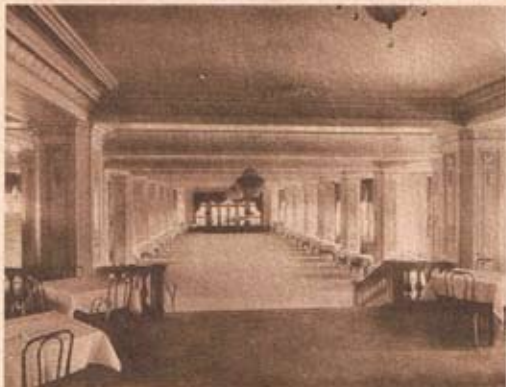

THE BALLROOM IN THE ADDITION (IVORY AND GOLD) ACCOMMODATES ONE THOUSAND PERSONS IN MEETING, 800 AT BANQUET TABLES