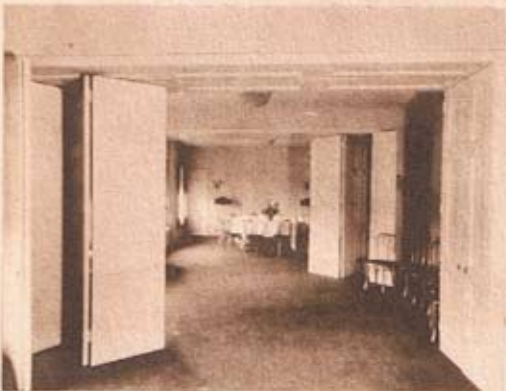

THE WEST ROOM, ONE OF A NUMBER OF SMALLER ROOMS AVAILABLE FOR WEDDINGS, MEETINGS, LUNCHEONS, ETC.